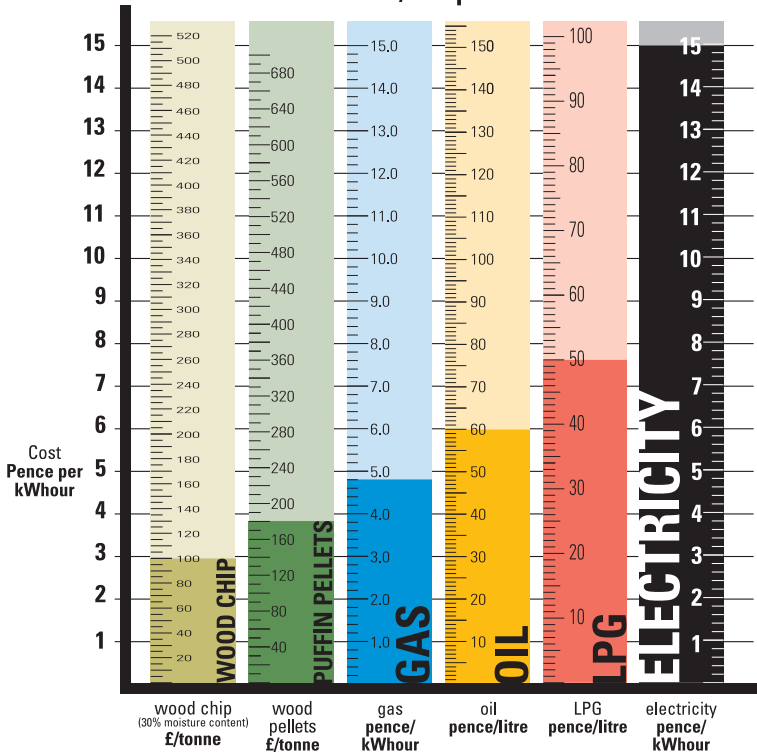

PUFFIN PELLETS

wood for warmth

Heat Energy Cost Calculator/Comparison

North Road Ind. Est, Insch, Aberdeenshire, AB52 6XP
t. (+44) 01464 820011 e. info@puffinpellets.com

www.puffinpellets.com

FUEL COSTS ARE AVERAGE PRICES AS OF MAY 2012